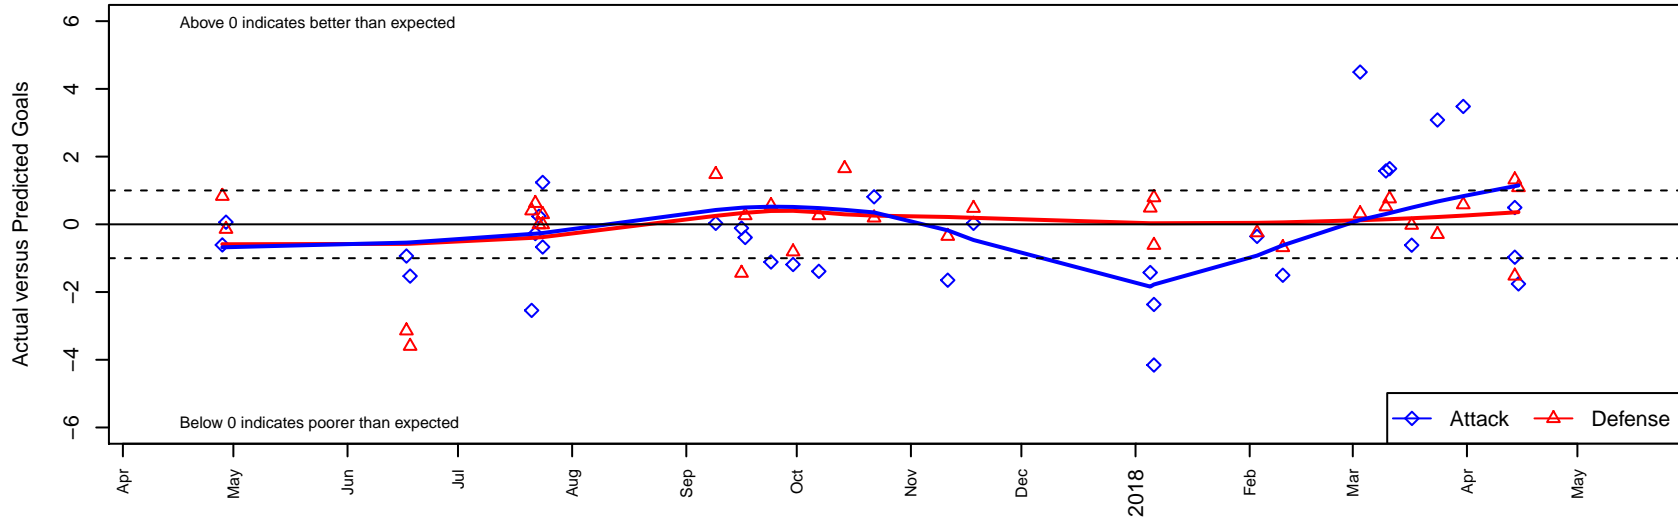

Seattle Celtic Green B05

Seattle Celtic
 Seattle, WA
 B05 total strength=1148
 attack=4.29 defense=2.59
 fall league = PSPL WSPL 1 U13
 spr league = Spr PSPL – '05 Super 2 – West U

alt names used:
 Seattle Celtic B05 Green
 Seattle Celtic B05 Green
 SEATTLE CELTIC B05 GREEN (WA)
 Seattle Celtic B05 Green
 Seattle Celtic B05 Green
 SEATTLE CELTIC B05 GREEN (WA)

Venues played:
 2016 WA Cup U12 Gold U12
 2017 Starfire Spring Classic BU13 Gold
 2017 Nike Crossfire Challenge Silver U13
 2017 PSPL WSPL 1 U13
 2017 PacNW Winter Classic 2005 Premier 2
 2017 Spr PSPL – '05 Super 2 – West U13
 2017 WA Cup U13 Gold U13

Seattle Celtic Green B05
 Dots are actual minus expected GF (blue circles) and GA (red triangles).
 Blue line is smoothed change in attack strength. Red is smoothed change in defense strength.

**attack and defense variance (black dot)
relative to other teams
and top 10 in region**