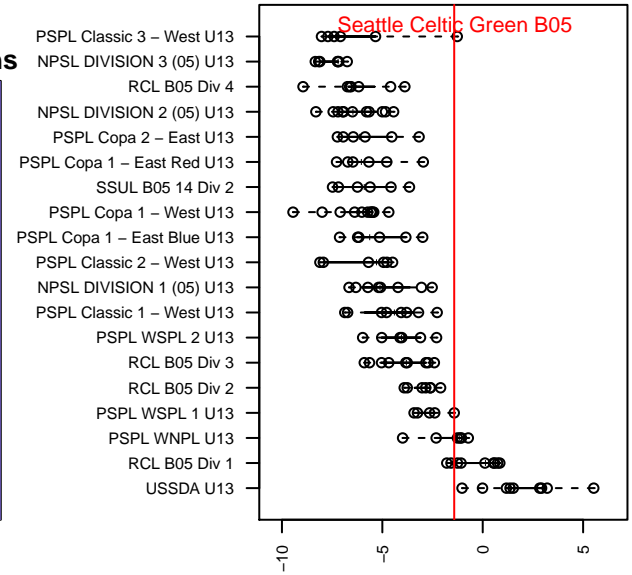

**attack and defense rating
relative to others at age
and all opponents in last 13 months**